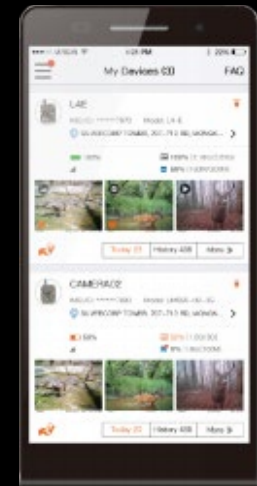

Linkeazi Cloud Platform

LinckEazi Cloud provides one-stop solution to the image storage, online management, and SNS of your outdoor adventures. We are dedicated to bring you user-friendly, convenient, and timely image service and present you the breath-taking beauty of your outdoor experiences. LinckEazi, easy link to nature!

- Professional team for cloud developing
- Support Customization
- Help to develop your own cloud business

UOVISION SIM MODELS:

- SELECT 30 4G LTE -S (UOVision SIM)
- COMPACT 4G LTE -S (UOVision SIM)

STORAGE PLAN MODELS:

- COMPACT 4G LTE
- SELECT 30 4G LTE
- LIVE STREAM PRO

OPEN MODELS:

- GLORY LTE CLOUD
- UM785-4G CLOUD

APP:Linckeazi(Apple store/Googleplay)

www.linckeazi.com

- 12+ years of experience in hunting camera industry
- Excellent R & D team and Know-how in image processing, communication, leading optical technology
- Flexible business approach supports custom customization
- Strict quality control and stable supply system
- Flexible and fast after-sale service