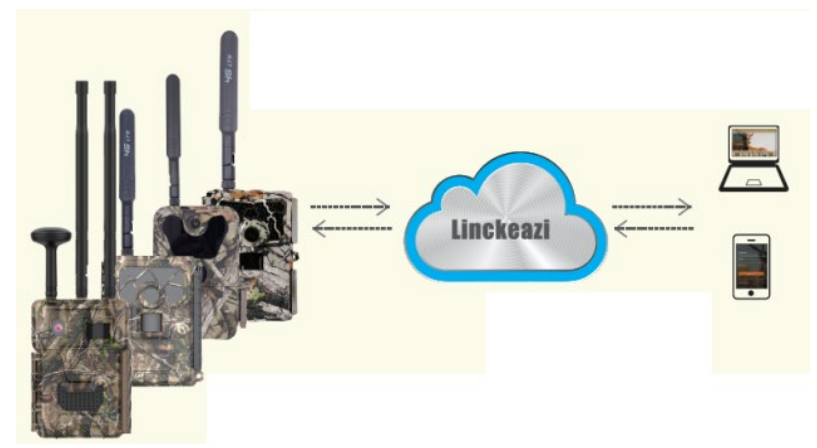

GPS+
4G

Cow GPS Collar

Easy to
use

Animal Repeller

UOVision Outdoor Products

UOVision LinkEye private network:

- For the place where is no signal
- RF data rate: 30Mbps, Transmission distance 2-5KM

LinkEye network

- Professional team for cloud developing
- Support Customization
- Help to develop your own cloud business

Linkeazi cloud platform

UOVision LinkEye Private Network:

- ✦ Internet/4G network/Optical fiber access(Connect the base station to transmit data collected from the slave cameras to the control center)
- ✦ Up to 16 Slave Cameras
- ✦ Transmission distance: Line-of-Sight >5km, Mountain forest 1~3km
- ✦ Transmission up to 30Mbps, allows original video and real-time video stream transmission
- ✦ Expandable devices optional(environmental factor collectors, handy controller, walkie-talkie etc.,)
- ✦ Wireless LinkEye network is of great significance, and can easily meet the demands for the areas that without telecom-operator's network

Model: LinkEye System

LIVE STREAM PRO

Model: L5P

- ✦ 32MP/24MP/16MP/8MP/5MP Image Resolution
- ✦ 1440P, 1080P Full HD Video with Audio
- ✦ 4G LTE High Speed (3G / 2G compatible)
- ✦ Video trigger < 0.6s
- ✦ Live stream monitoring & surveillance, live broadcasting
- ✦ Support Live Stream: Max. 2min (day time)/ Max. 1min (night time)
- ✦ Dual Tracking System: PIR detection + Smart motion tracking , greatly decrease false triggers
- ✦ Compatible with LinckEazi Cloud Platform
- ✦ Multiple Cloud Remote Control: Android and iOS APP
- ✦ Diagonal Field of View (FOV) 64° (16:9)
- ✦ Adjustable Hi-Power IR Flash/White Flash
- ✦ Color Pictures by Day, Black and White by Night
- ✦ Date, Time, Moon Phase and Temperature Stamp on pictures
- ✦ Photo Burst 1-10
- ✦ Time Lapse (1min-24h)
- ✦ 4 Work Time
- ✦ SD Overwrite
- ✦ Excellent power management, much less power consumption
- ✦ Battery 12 AA or 6*18650 (not incl)/9V-12V external power