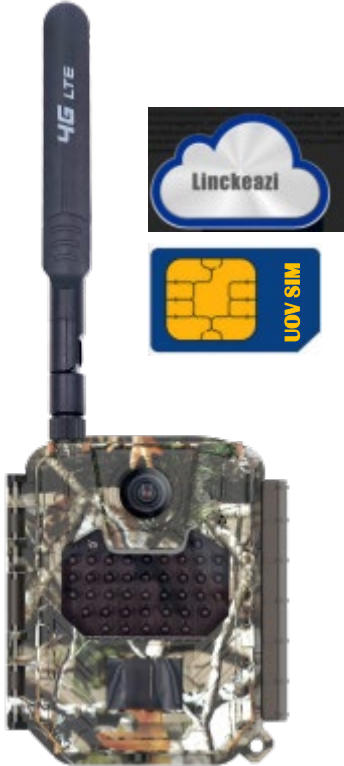

Compact 4G LTE-S

Model: UL1-S

- ✦ Easy Setup via APP or Computer
- ✦ Linckeezi Cloud Platform, Soft SIM inside
- ✦ Multiple Cloud Remote Control
- ✦ Cloud Mobile APP: Android and iOS
- ✦ 20MP Resolution (16MP / 12MP / 8MP / 5MP / 3MP)
- ✦ 1080P Full HD Video with Audio (HD 720P, WVGA)
- ✦ PIR Trigger Speed 0.6s
- ✦ 4G LTE High Speed (3G / 2G compatible)
- ✦ Diagonal Field of View (FOV) 64°
- ✦ Adjustable Hi-Power Invisible Black Flash (940nm)
- ✦ Color Pictures by Day, Black and White by Night
- ✦ Date, Time, Moon Phase and Temperature Stamp on pictures
- ✦ Photo Burst 1-10
- ✦ Time Lapse (3min-24h)
- ✦ Up to 4 Work Time Settings
- ✦ Location Support
- ✦ Maximum Silent Capture
- ✦ SD Overwrite
- ✦ Battery 8 AA (not incl)
- ✦ Compact Small Size with Camo Color