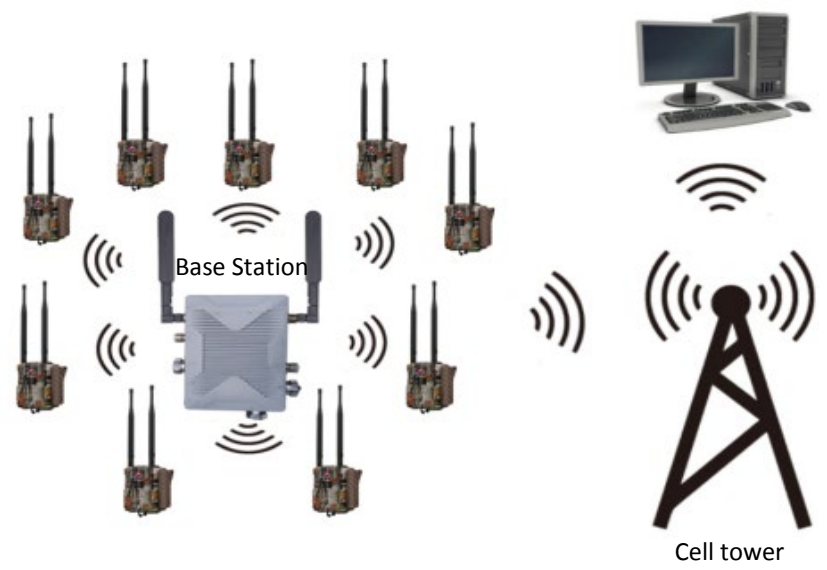

UOVision Outdoor Products

UOVision LinkEye private network:

- For the place where is no signal
- RF data rate: 30Mbps, Transmission distance 2-5KM

LinkEye network

- Professional team for cloud developing
- Support Customization
- Help to develop your own cloud business